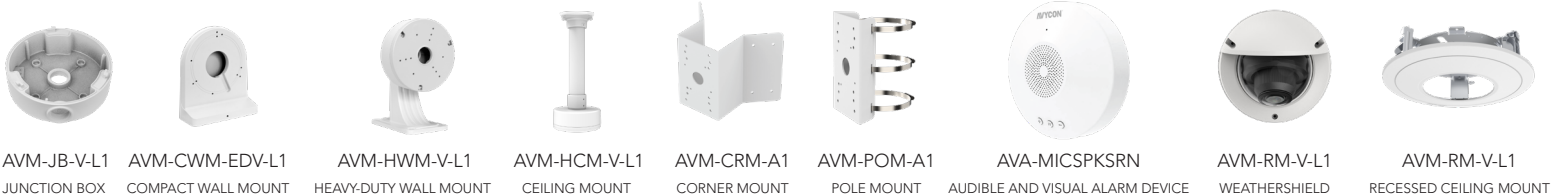

OPTIONAL ACCESSORIES